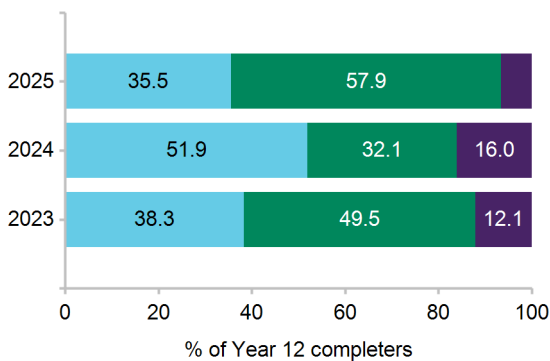

Next Step 2025 Post-School Destinations

Nambour State College

This is a summary of the post-school destinations of students from Nambour State College who completed Year 12 and gained a Senior Statement in 2024. The results are from the *Year 12 Completers Survey*, which is conducted approximately six months after students completed Year 12.

For more information about the survey visit the *Next Step* website www.qld.gov.au/nextstep. Regional and statewide reports will be available from October 2025.

74.3% response rate

107 out of 144 Year 12 completers from this school responded to the 2025 survey. Results may not be representative of all Year 12 completers at this school.

Post-school destinations

In 2025, 93.5% of Year 12 completers from Nambour State College were engaged in education, training or employment in the year after they completed school.

Of the 107 respondents, 35.5% continued in education and training. The most common study destination was bachelor degree.

A further 57.9% transitioned directly into paid employment only.

All Year 12 completers were assigned to a *main destination*. Respondents who were both studying and working are reported as being in education or training, including apprentices and trainees.

Engagement over time