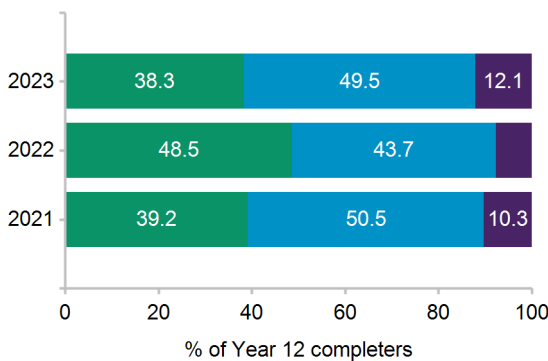

Engagement over time